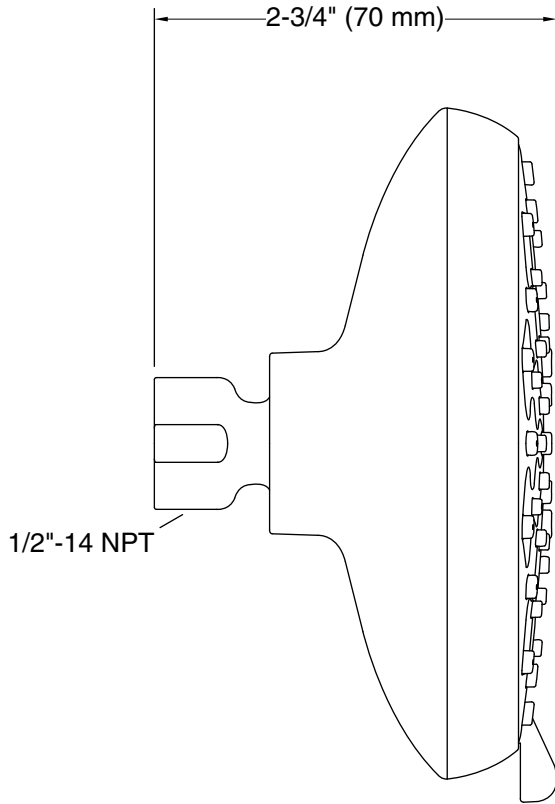

	CP	Polished Chrome
---	----	-----------------

Technical Information

All product dimensions are nominal.

Showerhead/Body Spray:

Rated maximum flow: 1.5 gal/min (5.7 l/min)

Notes

Install this product according to the installation instructions.