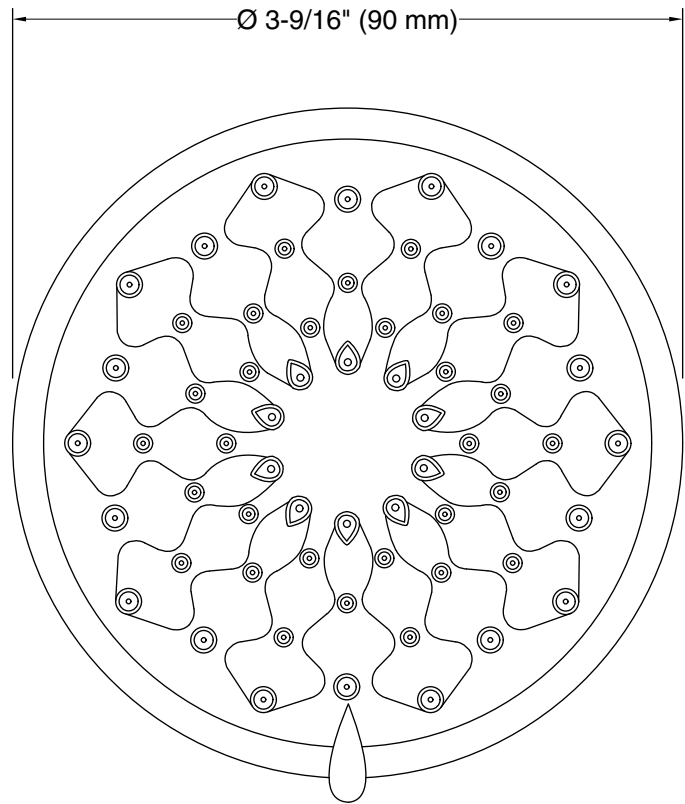

Features

- Showerhead features transitional nature-inspired design.
- Advanced spray engine provides three alternate experiences: wide coverage, intense drenching, and targeted spray.
- Wide coverage spray produces an encompassing spray for everyday use.
- Intense drenching spray delivers a forceful spray ideal for rinsing shampoo from hair.
- Targeted spray is a focused stream for targeting sore muscles or use as a utility spray.
- Simple thumb tab smoothly transitions between sprays.
- Spray nozzles cover full area of sprayhead.
- MasterClean™ sprayface features an easy-to-clean surface that withstands mineral buildup.
- 1.5 gpm (5.7 lpm) maximum flow rate.
- ½" NPT connection.

Recommended Products/Accessories

- K-7395 Shower Arm and Flange
- K-7397 Shower Arm and Flange
- K-23723 Faucet cleaner

Codes/Standards

ASME A112.18.1/CSA B125.1
DOE - Energy Policy Act 1992
EPA WaterSense®
California Energy Commission (CEC)

	CP	Polished Chrome
---	----	-----------------

Technical Information

All product dimensions are nominal.

Showerhead/Body Spray:

Rated maximum flow: 1.5 gal/min (5.7 l/min)

Notes

Install this product according to the installation instructions.